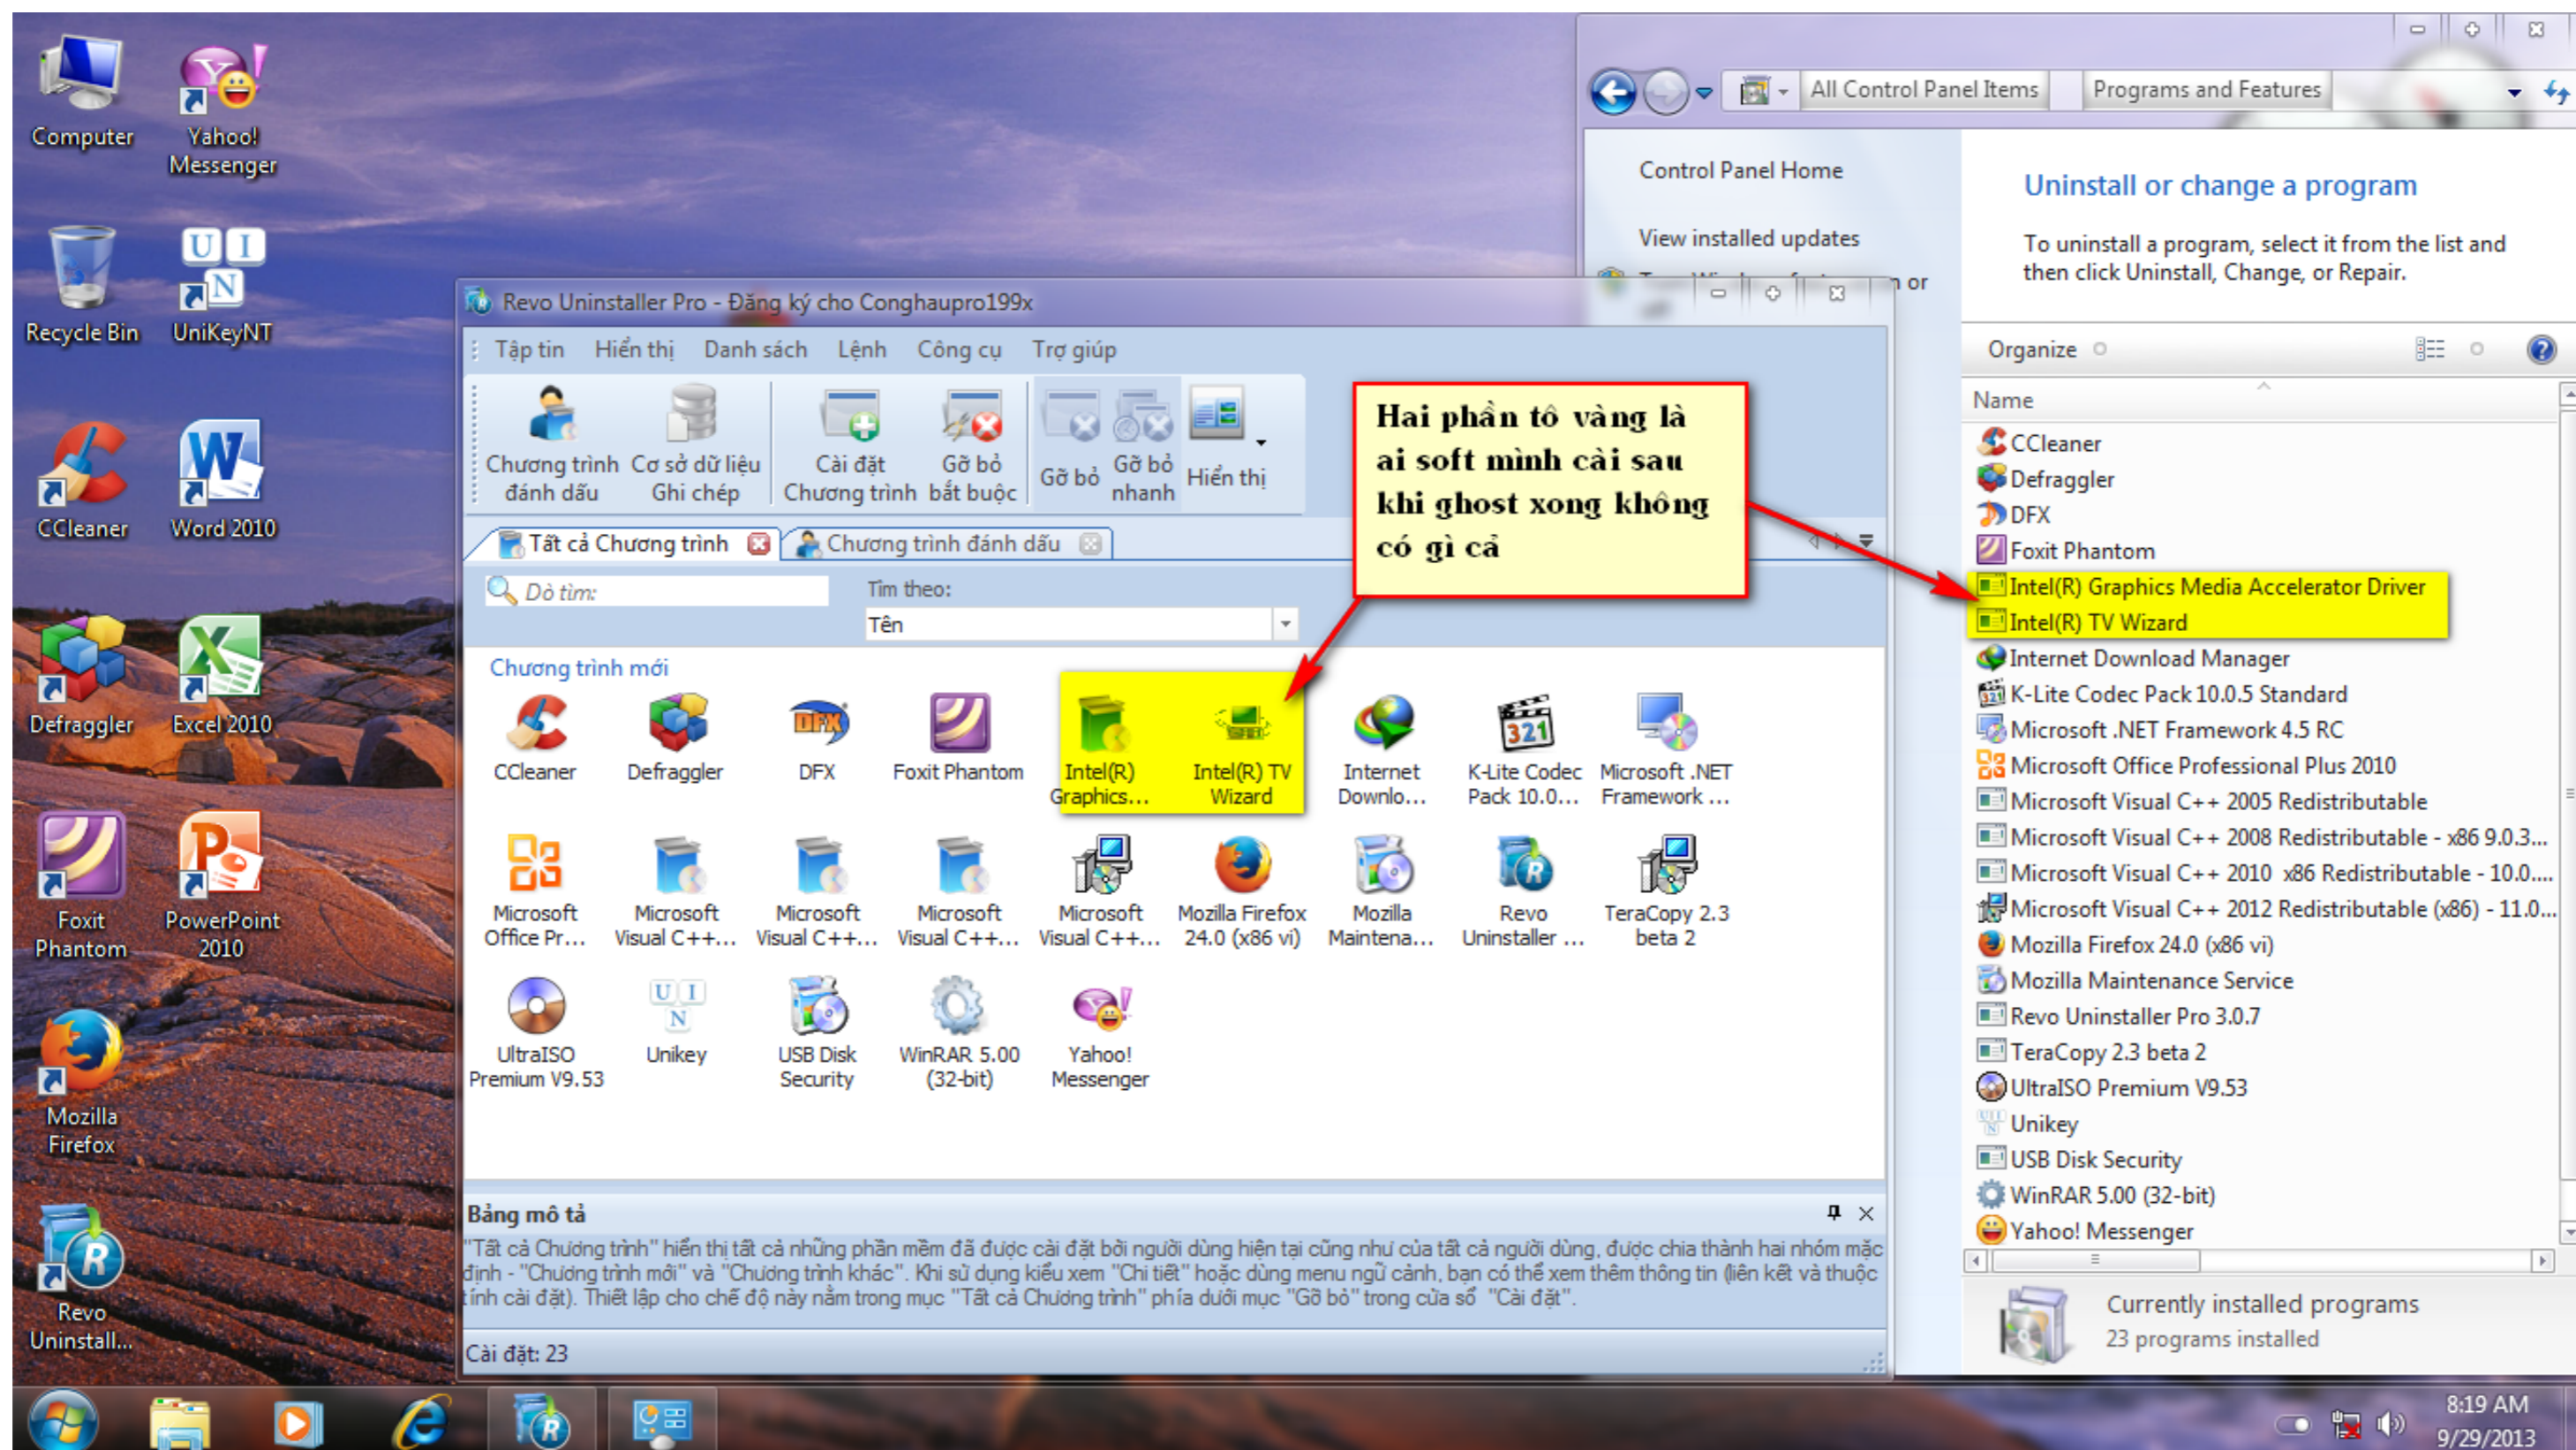

DOWNLOAD

[Ghost Windows 7 Professional Sp1_X86_X64 Auto Drivers](#)

[Ghost Windows 7 Professional Sp1_X86_X64 Auto Drivers](#)

DOWNLOAD